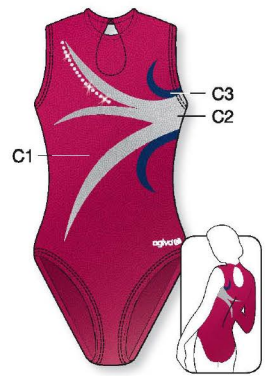

8760 C1, C2, C3: Metallic Elasthane

LOW NECK

★ Strass included in price

1526 C1, C3: Metallic Elasthane, C2: Glitter Print

HIGH ROUND NECK

★ Strass included in price

8740 C1: Velours, C2, C3: Metallic Elasthane

LOW NECK

8661 C1: Velours, C2: Metallic Elasthane, C3: Glitter Elasthane

LOW NECK

1540 C1: Metallic Elasthane, C2: Elastic Net, C3: Glitter Elasthane

HIGH ROUND NECK

★ Strass included in price

1512 C1, C3: Metallic Elasthane, C2: Glitter Print

Ref. 1512 - 331-109-335-S1

HIGH ROUND NECK

★ Strass included in price

8791 C1, C3: Metallic Elasthane, C2: Elastic Net

LOW NECK

1988 C1, C2: Metallic Elasthane, C3: Glitter Print

LOW NECK

★ Strass included in price

1816 C1, C2, C3: Metallic Elasthane

HIGH ROUND NECK

8696 C1: Glitter Print

V NECK

8687 C1: Glitter Print, C2: Metallic Elasthane

LOW NECK

★ Strass included in price

1547 C1, C2: Metallic Elasthane