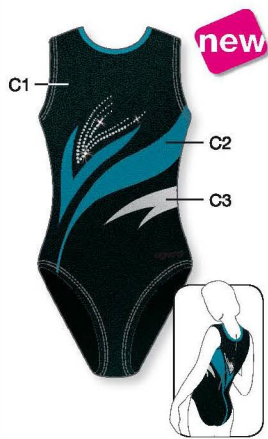

Mönsterförslag dräkter utan ärm

HIGH ROUND NECK
★ Strass included in price

1810

LOW NECK
★ Strass included in price

1844

1862

HIGH ROUND NECK
★ Strass included in price

1926

C1: Metallic Elasthane,
C2: Elastic Net

HIGH ROUND NECK
★ Strass included in price

1589

C1, C2, C3: Metallic Elasthane,
C4: Elastic Net

HIGH ROUND NECK
★ Strass included in price

1595

HIGH ROUND NECK
★ Strass included in price

8767

HIGH ROUND NECK
★ Strass included in price

1950

C1, C3: Metallic Elasthane,
C2: Elastic Net

HIGH ROUND NECK
★ Strass included in price

1593

HIGH ROUND NECK
★ Strass included in price

1887

C1, C2, C3: Metallic Elasthane

1875

C1: Velours,
C2, C3: Metallic Elasthane

LOW NECK

HIGH NECK

HIGH ROUND NECK

SCOOP NECK

★ Strass included in price