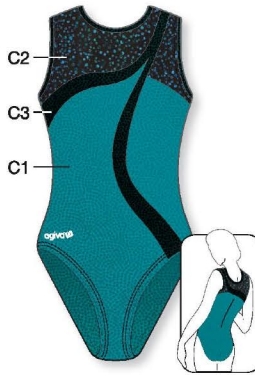

8760 C1, C2, C3: Metallic Elasthane

LOW NECK

★ Strass included in price

1526 C1, C3: Metallic Elasthane, C2: Glitter Print

HIGH ROUND NECK

★ Strass included in price

8740 C1: Velours, C2, C3: Metallic Elasthane

LOW NECK

8661 C1: Velours, C2: Metallic Elasthane, C3: Glitter Elasthane

LOW NECK

1540 C1: Metallic Elasthane, C2: Elastic Net, C3: Glitter Elasthane

HIGH ROUND NECK

★ Strass included in price

1512 C1, C3: Metallic Elasthane, C2: Glitter Print

Ref. 1512 - 331-109-335-S1

HIGH ROUND NECK

★ Strass included in price

8791 C1, C3: Metallic Elasthane, C2: Elastic Net

LOW NECK

1988 C1, C2: Metallic Elasthane, C3: Glitter Print

LOW NECK

★ Strass included in price