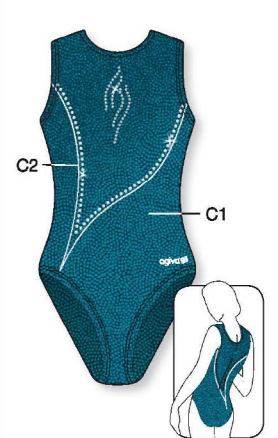

★ Strass included in price

1897

LOW NECK

★ Strass included in price

8784 C1, C3: Metallic Elasthane, C2: Opale

HIGH ROUND NECK

1977

SCOOP NECK

1571 C1, C3: Metallic Elasthane, C2: Glitter Print

HIGH ROUND NECK

1853 C1, C2, C4: Metallic Elasthane, C3: Elastic Net

Ref. 1853 - 119-320-966-363

HIGH ROUND NECK

★ Strass included in price

1544 C1, C3, C4: Metallic Elasthane, C2: Elastic Net

HIGH ROUND NECK

★ Strass included in price

1817

Ref. 1817 - 335-314-F90

HIGH ROUND NECK

★ Strass included in price

1995 C1, C2, C3: Metallic Elasthane

Ref. 1995 - 366-333-353-S75

HIGH ROUND NECK

★ Strass included in price

1521 C1, C2: Metallic Elasthane

Mönsterförslag dräkter utan ärm

V NECK

★ Strass included in price

1889 C1, C2: Metallic Elasthane

HIGH ROUND NECK