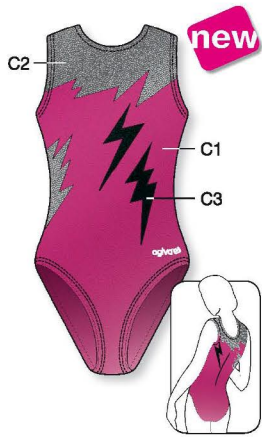

C1, C2, C3: Metallic Elasthane

1875

C1: Velours,
C2, C3: Metallic Elasthane

LOW NECK

HIGH NECK

HIGH ROUND NECK

SCOOP NECK

★ Strass included in price

LOW NECK

8734 C1, C3: Metallic Elasthane, C2: Elastic Net

SCOOP NECK

★ Strass included in price

8604 C1: Velours, C2: Metallic Elasthane

HIGH ROUND NECK

1596 C1: Glitter Print, C2: Metallic Elasthane

SCOOP NECK

★ Strass included in price

1897

LOW NECK

★ Strass included in price

8784 C1, C3: Metallic Elasthane, C2: Opale

HIGH ROUND NECK

1977

SCOOP NECK

1571 C1, C3: Metallic Elasthane, C2: Glitter Print

HIGH ROUND NECK

1853 C1, C2, C4: Metallic Elasthane, C3: Elastic Net

Ref. 1853 - 119-320-966-363

HIGH ROUND NECK

★ Strass included in price

1544 C1, C3, C4: Metallic Elasthane, C2: Elastic Net