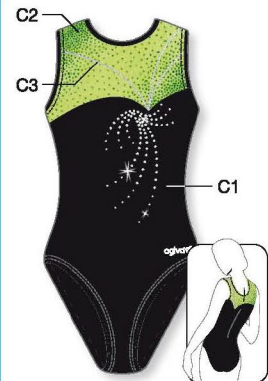

LOW NECK

8635 C1, C2, C3: Metallic Elasthane

LOW NECK

★ Strass included in price

1905 C1, C2: Metallic Elasthane, C3: Glitter Elasthane

HIGH ROUND NECK

★ Strass included in price

1517 C1, C2, C3: Metallic Elasthane

LOW NECK

★ Strass included in price

1546 C1: Velours, C2: Printed Velours, C3: Metallic Elasthane

1550 C1, C2, C3: Metallic Elasthane

1542 C1: Velours, C2, C3: Metallic Elasthane

LOW NECK

★ Strass included in price

8620 C1: Velours, C2: Metallic Elasthane, C3: Printed Glitter

8647 C1: Velours, C2: Elastic Net, C3: Metallic Elasthane

1579 C1: Velours, C2: Printed Glitter, C3: Metallic Elasthane

HIGH ROUND NECK

★ Strass included in price