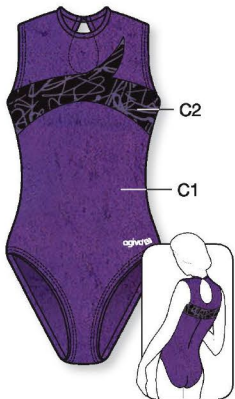

Ref. 1525 - 303-335-333

HIGH NECK

1825 C1, C2: Velours
C3: Glitter Elasthane

HIGH NECK

8750

HIGH ROUND NECK

★ Strass included in price

8603

V NECK

★ Strass included in price

1857 C1: Metallic Elasthane,
C2: Glitter Elasthane

V NECK

8748 C1: Metallic Elasthane,
C2: Glitter Print,
C3: Glitter Elasthane

Ref. 8748 - 366-268-320

LOW NECK

8717 C1: Velours
C2: Glitter Print

HIGH ROUND NECK

8776 C1: Velours, C2: Elastic Net,
C3, C4: Metallic Elasthane

1849 C1, C3, C4: Metallic Elasthane,
C2: Elastic Net

Ref. 1849 - 303-925-363-333

LOW NECK

8657 C1, C3: Metallic Elasthane
C2: Elastic Net

1975 C1: Velours, C2: Elastic Net,
C3: Metallic Elasthane

LOW NECK

HIGH NECK

HIGH ROUND NECK

★ Strass included in price

HIGH ROUND NECK

8629 C1, C3: Metallic Elasthane, C2: Glitter Elasthane

HIGH ROUND NECK