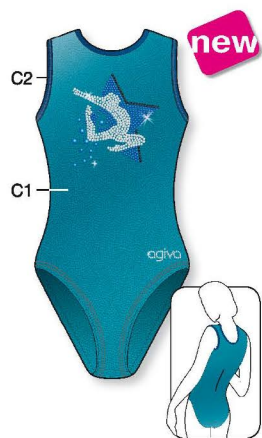

LOW NECK

8734 C1, C3: Metallic Elasthane, C2: Elastic Net

SCOOP NECK

★ Strass included in price

8604 C1: Velours, C2: Metallic Elasthane

HIGH ROUND NECK

1596 C1: Glitter Print, C2: Metallic Elasthane

SCOOP NECK

★ Strass included in price

1897

LOW NECK

★ Strass included in price

8784 C1, C3: Metallic Elasthane, C2: Opale

HIGH ROUND NECK

1977

SCOOP NECK

1571 C1, C3: Metallic Elasthane, C2: Glitter Print

HIGH ROUND NECK

1853 C1, C2, C4: Metallic Elasthane, C3: Elastic Net

Ref. 1853 - 119-320-966-363

HIGH ROUND NECK

★ Strass included in price

1544 C1, C3, C4: Metallic Elasthane, C2: Elastic Net

HIGH ROUND NECK

★ Strass included in price

1817

Ref. 1817 - 335-314-F90

HIGH ROUND NECK

★ Strass included in price

1995 C1, C2, C3: Metallic Elasthane

Ref. 1995 - 366-333-353-S75