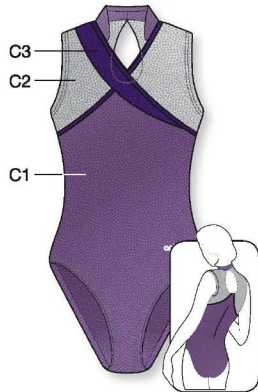

★ Strass included in price

8914 C1: Velours, C2, C3: Glitter Elasthane

LOW NECK

8671

LOW NECK

8682 C1: Metallic Elasthane, C2: Glitter Print, C3: Glitter Elasth

LOW NECK

★ Strass included in price

8676 C1: Velours, C2, C3: Glitter Elasthane

HIGH ROUND NECK

★ Strass included in price

1811 C1, C3, C4: Metallic Elasthane, C2: Elastic Net

Ref. 1811
331-925-357-363-S71

HIGH ROUND NECK

8693 C1: Metallic Elasthane, C2: Elastic Net, C3: Glitter Elasthane

V NECK

★ Strass included in price

8755 C1, C2, C3: Metallic Elasthane

Ref. 8755 - 331/357/333/S95

V NECK

8749 C1, C2: Metallic Elasthane

V NECK

1976 C1, C2, C3: Metallic Elasthane

Ref. 1976 - 304/333/332

V NECK

★ Strass included in price

8606 C1, C2, C3: Metallic Elasthane

Ref. 8606 - 331-304-333-S95