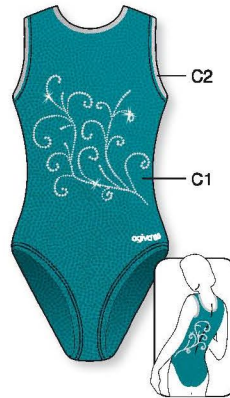

HIGH ROUND NECK

★ Strass included in price

1817

Ref. 1817 - 335-314-F90

HIGH ROUND NECK

★ Strass included in price

1995 C1, C2, C3: Metallic Elasthane

Ref. 1995 - 366-333-353-S75

HIGH ROUND NECK

★ Strass included in price

1521 C1, C2: Metallic Elasthane

Mönsterförslag dräkter utan ärm

V NECK

★ Strass included in price

1889 C1, C2: Metallic Elasthane

HIGH ROUND NECK

★ Strass included in price

8797 C1, C2, C3: Metallic Elasthane

HIGH ROUND NECK

★ Strass included in price

8746 C1, C2: Metallic Elasthane

HIGH ROUND NECK

★ Strass included in price

8778 C1, C2, C3: Metallic Elasthane

LOW NECK

8635 C1, C2, C3: Metallic Elasthane

LOW NECK

★ Strass included in price

1905 C1, C2: Metallic Elasthane, C3: Glitter Elasthane

HIGH ROUND NECK

★ Strass included in price

1517 C1, C2, C3: Metallic Elasthane