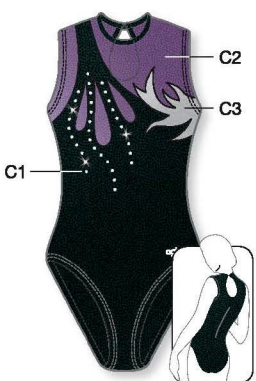

★ Strass included in price

8797 C1, C2, C3: Metallic Elasthane

HIGH ROUND NECK

★ Strass included in price

8746 C1, C2: Metallic Elasthane

HIGH ROUND NECK

★ Strass included in price

8778 C1, C2, C3: Metallic Elasthane

LOW NECK

8635 C1, C2, C3: Metallic Elasthane

LOW NECK

★ Strass included in price

1905 C1, C2: Metallic Elasthane, C3: Glitter Elasthane

HIGH ROUND NECK

★ Strass included in price

1517 C1, C2, C3: Metallic Elasthane

LOW NECK

★ Strass included in price

1546 C1: Velours, C2: Printed Velours, C3: Metallic Elasthane

1550 C1, C2, C3: Metallic Elasthane

1542 C1: Velours, C2, C3: Metallic Elasthane

LOW NECK

★ Strass included in price

8620 C1: Velours, C2: Metallic Elasthane, C3: Printed Glitter

8647 C1: Velours, C2: Elastic Net, C3: Metallic Elasthane

1579 C1: Velours, C2: Printed Glitter, C3: Metallic Elasthane

HIGH ROUND NECK

★ Strass included in price