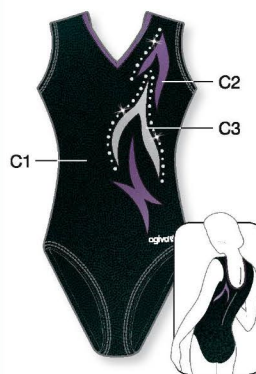

★ Strass included in price

8914 C1: Velours, C2, C3: Glitter Elasthane

LOW NECK

8671

LOW NECK

8682 C1: Metallic Elasthane, C2: Glitter Print, C3: Glitter Elasth

LOW NECK

★ Strass included in price

8676 C1: Velours, C2, C3: Glitter Elasthane

HIGH ROUND NECK

★ Strass included in price

1811 C1, C3, C4: Metallic Elasthane, C2: Elastic Net

Ref. 1811
331-925-357-363-S71

HIGH ROUND NECK

8693 C1: Metallic Elasthane, C2: Elastic Net, C3: Glitter Elasthane

V NECK

★ Strass included in price

8755 C1, C2, C3: Metallic Elasthane

Ref. 8755 - 331/357/333/S95

V NECK

8749 C1, C2: Metallic Elasthane

V NECK

1976 C1, C2, C3: Metallic Elasthane

Ref. 1976 - 304/333/332

V NECK

★ Strass included in price

8606 C1, C2, C3: Metallic Elasthane

Ref. 8606 - 331-304-333-S95