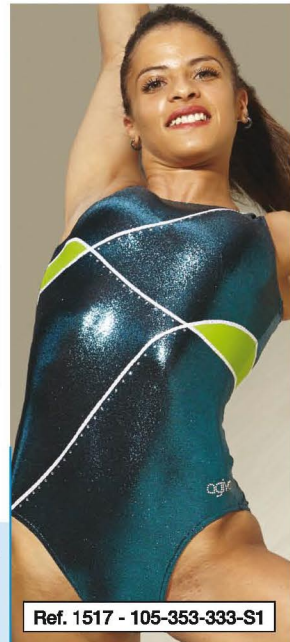

LOW NECK

8635 C1, C2, C3: Metallic Elasthane

LOW NECK

★ Strass included in price

1905 C1, C2: Metallic Elasthane, C3: Glitter Elasthane

HIGH ROUND NECK

★ Strass included in price

1517 C1, C2, C3: Metallic Elasthane

LOW NECK

★ Strass included in price

1546 C1: Velours, C2: Printed Velours, C3: Metallic Elasthane

1550 C1, C2, C3: Metallic Elasthane

1542 C1: Velours, C2, C3: Metallic Elasthane

LOW NECK

★ Strass included in price