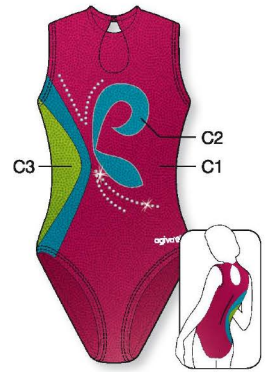

LOW NECK

8661 C1: Velours, C2: Metallic Elasthane, C3: Glitter Elasthane

LOW NECK

1540 C1: Metallic Elasthane, C2: Elastic Net, C3: Glitter Elasthane

HIGH ROUND NECK

★ Strass included in price

1512 C1, C3: Metallic Elasthane, C2: Glitter Print

Ref. 1512 - 331-109-335-S1

HIGH ROUND NECK

★ Strass included in price

8791 C1, C3: Metallic Elasthane, C2: Elastic Net

LOW NECK

1988 C1, C2: Metallic Elasthane, C3: Glitter Print

LOW NECK

★ Strass included in price

1816 C1, C2, C3: Metallic Elasthane

HIGH ROUND NECK

8696 C1: Glitter Print

V NECK

8687 C1: Glitter Print, C2: Metallic Elasthane

LOW NECK

★ Strass included in price

1547 C1, C2: Metallic Elasthane

Ref. 1547 - 122-357-R42

LOW NECK

★ Strass included in price

8796 C1, C2, C3: Metallic Elasthane

Mönsterförslag dräkter utan ärm

HIGH ROUND NECK

★ Strass included in price

1525 C1, C2, C3: Metallic Elasthane