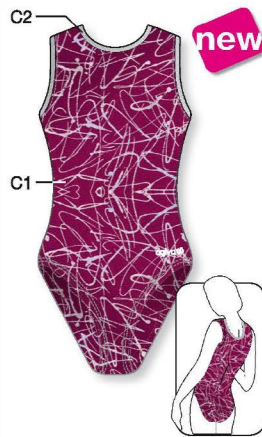

C1, C2, C3: Metallic Elasthane

1875

C1: Velours,
C2, C3: Metallic Elasthane

LOW NECK

HIGH NECK

HIGH ROUND NECK

SCOOP NECK

★ Strass included in price

LOW NECK

8734 C1, C3: Metallic Elasthane, C2: Elastic Net

SCOOP NECK

★ Strass included in price

8604 C1: Velours, C2: Metallic Elasthane

HIGH ROUND NECK

1596 C1: Glitter Print, C2: Metallic Elasthane

SCOOP NECK

★ Strass included in price

1897

LOW NECK

★ Strass included in price

8784 C1, C3: Metallic Elasthane, C2: Opale

HIGH ROUND NECK

1977

SCOOP NECK

1571 C1, C3: Metallic Elasthane, C2: Glitter Print

HIGH ROUND NECK

1853 C1, C2, C4: Metallic Elasthane, C3: Elastic Net

Ref. 1853 - 119-320-966-363

HIGH ROUND NECK

★ Strass included in price

1544 C1, C3, C4: Metallic Elasthane, C2: Elastic Net