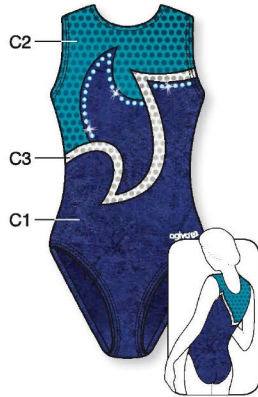

V NECK

★ Strass included in price

1857 C1: Metallic Elasthane,
C2: Glitter Elasthane

V NECK

8748 C1: Metallic Elasthane,
C2: Glitter Print,
C3: Glitter Elasthane

Ref. 8748 - 366-268-320

LOW NECK

8717 C1: Velours
C2: Glitter Print

HIGH ROUND NECK

8776 C1: Velours, C2: Elastic Net,
C3, C4: Metallic Elasthane

1849 C1, C3, C4: Metallic Elasthane,
C2: Elastic Net

Ref. 1849 - 303-925-363-333

LOW NECK

8657 C1, C3: Metallic Elasthane
C2: Elastic Net

1975 C1: Velours, C2: Elastic Net,
C3: Metallic Elasthane

LOW NECK

HIGH NECK

HIGH ROUND NECK

★ Strass included in price

HIGH ROUND NECK

8629 C1, C3: Metallic Elasthane, C2: Glitter Elasthane

HIGH ROUND NECK

★ Strass included in price

8914 C1: Velours, C2, C3: Glitter Elasthane

LOW NECK

8671

LOW NECK

8682 C1: Metallic Elasthane, C2: Glitter Print, C3: Glitter Elasth

LOW NECK

★ Strass included in price