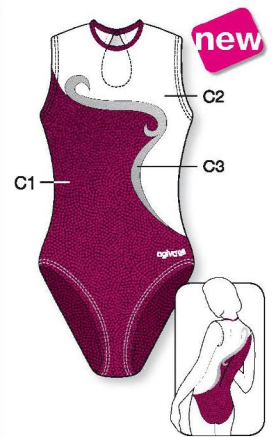

C1, C2, C3: Metallic Elasthane

1875

C1: Velours,
C2, C3: Metallic Elasthane

LOW NECK

HIGH NECK

HIGH ROUND NECK

SCOOP NECK

★ Strass included in price

LOW NECK

8734 C1, C3: Metallic Elasthane, C2: Elastic Net

SCOOP NECK

★ Strass included in price

8604 C1: Velours, C2: Metallic Elasthane

HIGH ROUND NECK

1596 C1: Glitter Print, C2: Metallic Elasthane

SCOOP NECK

★ Strass included in price

1897

LOW NECK

★ Strass included in price

8784 C1, C3: Metallic Elasthane, C2: Opale

HIGH ROUND NECK

1977

SCOOP NECK

1571 C1, C3: Metallic Elasthane, C2: Glitter Print

HIGH ROUND NECK

1853 C1, C2, C4: Metallic Elasthane, C3: Elastic Net

Ref. 1853 - 119-320-966-363

HIGH ROUND NECK

★ Strass included in price

1544 C1, C3, C4: Metallic Elasthane, C2: Elastic Net