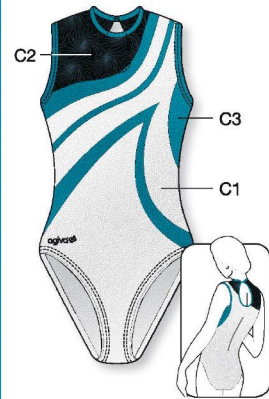

Ref. 1525 - 303-335-333

HIGH NECK

1825 C1, C2: Velours
C3: Glitter Elasthane

HIGH NECK

8750

HIGH ROUND NECK

★ Strass included in price

8603

V NECK

★ Strass included in price

1857 C1: Metallic Elasthane,
C2: Glitter Elasthane

V NECK

8748 C1: Metallic Elasthane,
C2: Glitter Print,
C3: Glitter Elasthane

Ref. 8748 - 366-268-320

LOW NECK

8717 C1: Velours
C2: Glitter Print

HIGH ROUND NECK

8776 C1: Velours, C2: Elastic Net,
C3, C4: Metallic Elasthane

1849 C1, C3, C4: Metallic Elasthane,
C2: Elastic Net

Ref. 1849 - 303-925-363-333

LOW NECK

8657 C1, C3: Metallic Elasthane
C2: Elastic Net

1975 C1: Velours, C2: Elastic Net,
C3: Metallic Elasthane

LOW NECK

HIGH NECK

HIGH ROUND NECK

★ Strass included in price

HIGH ROUND NECK

8629 C1, C3: Metallic Elasthane, C2: Glitter Elasthane

HIGH ROUND NECK