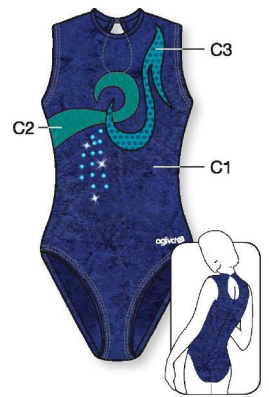

HIGH ROUND NECK

8776 C1: Velours, C2: Elastic Net,
C3, C4: Metallic Elasthane

1849 C1, C3, C4: Metallic Elasthane,
C2: Elastic Net

Ref. 1849 - 303-925-363-333

LOW NECK

8657 C1, C3: Metallic Elasthane
C2: Elastic Net

1975 C1: Velours, C2: Elastic Net,
C3: Metallic Elasthane

LOW NECK

HIGH NECK

HIGH ROUND NECK

★ Strass included in price

HIGH ROUND NECK

8629 C1, C3: Metallic Elasthane, C2: Glitter Elasthane

HIGH ROUND NECK

★ Strass included in price

8914 C1: Velours, C2, C3: Glitter Elasthane

LOW NECK

8671

LOW NECK

8682 C1: Metallic Elasthane, C2: Glitter Print, C3: Glitter Elasth

LOW NECK

★ Strass included in price

8676 C1: Velours, C2, C3: Glitter Elasthane

HIGH ROUND NECK

★ Strass included in price

1811 C1, C3, C4: Metallic Elasthane, C2: Elastic Net

Ref. 1811
331-925-357-363-S71

HIGH ROUND NECK

8693 C1: Metallic Elasthane, C2: Elastic Net, C3: Glitter Elasthane