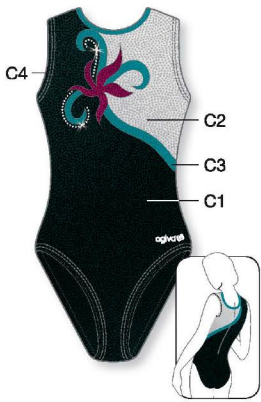

8620 C1: Velours, C2: Metallic Elasthane, C3: Printed Glitter

8647 C1: Velours, C2: Elastic Net, C3: Metallic Elasthane

1579 C1: Velours, C2: Printed Glitter, C3: Metallic Elasthane

HIGH ROUND NECK

★ Strass included in price

1520 C1: Velours, C2: Elastic Net, C3: Metallic Elasthane

Mönsterförslag dräkter utan ärm

LOW NECK

HIGH NECK

HIGH ROUND NECK

★ Strass included in price
Strass compris dans le prix

HIGH ROUND NECK

★ Strass included in price

8760 C1, C2, C3: Metallic Elasthane

LOW NECK

★ Strass included in price

1526 C1, C3: Metallic Elasthane, C2: Glitter Print

HIGH ROUND NECK

★ Strass included in price

8740 C1: Velours, C2, C3: Metallic Elasthane

LOW NECK

8661 C1: Velours, C2: Metallic Elasthane, C3: Glitter Elasthane

LOW NECK

1540 C1: Metallic Elasthane, C2: Elastic Net, C3: Glitter Elasthane

HIGH ROUND NECK

★ Strass included in price

1512 C1, C3: Metallic Elasthane, C2: Glitter Print