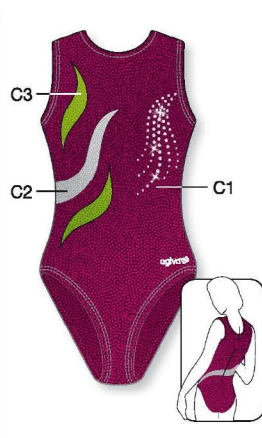

LOW NECK

8734 C1, C3: Metallic Elasthane, C2: Elastic Net

SCOOP NECK

★ Strass included in price

8604 C1: Velours, C2: Metallic Elasthane

HIGH ROUND NECK

1596 C1: Glitter Print, C2: Metallic Elasthane

SCOOP NECK

★ Strass included in price

1897

LOW NECK

★ Strass included in price

8784 C1, C3: Metallic Elasthane, C2: Opale

HIGH ROUND NECK

1977

SCOOP NECK

1571 C1, C3: Metallic Elasthane, C2: Glitter Print

HIGH ROUND NECK

1853 C1, C2, C4: Metallic Elasthane, C3: Elastic Net

Ref. 1853 - 119-320-966-363

HIGH ROUND NECK

★ Strass included in price

1544 C1, C3, C4: Metallic Elasthane, C2: Elastic Net

HIGH ROUND NECK

★ Strass included in price

1817

Ref. 1817 - 335-314-F90

HIGH ROUND NECK

★ Strass included in price

1995 C1, C2, C3: Metallic Elasthane

Ref. 1995 - 366-333-353-S75