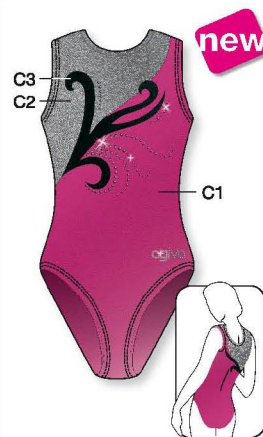

C1: Metallic Elasthane,
C2: Elastic Net

HIGH ROUND NECK
★ Strass included in price

1589

C1, C2, C3: Metallic Elasthane,
C4: Elastic Net

HIGH ROUND NECK
★ Strass included in price

1595

HIGH ROUND NECK
★ Strass included in price

8767

HIGH ROUND NECK
★ Strass included in price

1950

C1, C3: Metallic Elasthane,
C2: Elastic Net

HIGH ROUND NECK
★ Strass included in price

1593

HIGH ROUND NECK
★ Strass included in price

1887

C1, C2, C3: Metallic Elasthane

1875

C1: Velours,
C2, C3: Metallic Elasthane

LOW NECK

HIGH NECK

HIGH ROUND NECK

SCOOP NECK

★ Strass included in price

LOW NECK

8734 C1, C3: Metallic Elasthane, C2: Elastic Net

SCOOP NECK

★ Strass included in price

8604 C1: Velours, C2: Metallic Elasthane

HIGH ROUND NECK

1596 C1: Glitter Print, C2: Metallic Elasthane

SCOOP NECK