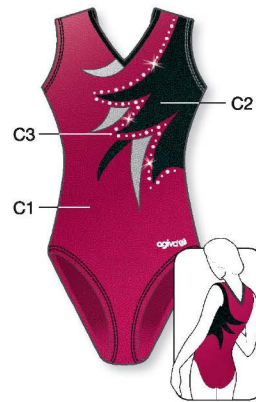

1975 C1: Velours, C2: Elastic Net,
C3: Metallic Elasthane

LOW NECK

HIGH NECK

HIGH ROUND NECK

★ Strass included in price

HIGH ROUND NECK

8629 C1, C3: Metallic Elasthane, C2: Glitter Elasthane

HIGH ROUND NECK

★ Strass included in price

8914 C1: Velours, C2, C3: Glitter Elasthane

LOW NECK

8671

LOW NECK

8682 C1: Metallic Elasthane, C2: Glitter Print, C3: Glitter Elasth

LOW NECK

★ Strass included in price

8676 C1: Velours, C2, C3: Glitter Elasthane

HIGH ROUND NECK

★ Strass included in price

1811 C1, C3, C4: Metallic Elasthane, C2: Elastic Net

Ref. 1811
331-925-357-363-S71

HIGH ROUND NECK

8693 C1: Metallic Elasthane, C2: Elastic Net, C3: Glitter Elasthane

V NECK

★ Strass included in price

8755 C1, C2, C3: Metallic Elasthane

Ref. 8755 - 331/357/333/S95

V NECK

8749 C1, C2: Metallic Elasthane

V NECK

1976 C1, C2, C3: Metallic Elasthane