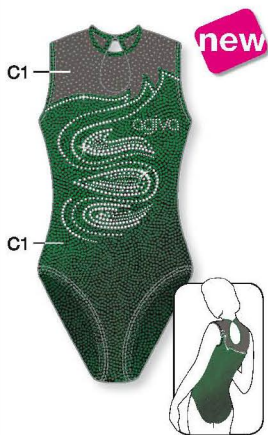

Mönsterförslag dräkter utan ärm

HIGH ROUND NECK
★ Strass included in price

1810

LOW NECK
★ Strass included in price

1844

1862

HIGH ROUND NECK
★ Strass included in price

1926

C1: Metallic Elasthane,
C2: Elastic Net

HIGH ROUND NECK
★ Strass included in price

1589

C1, C2, C3: Metallic Elasthane,
C4: Elastic Net

HIGH ROUND NECK
★ Strass included in price

1595

HIGH ROUND NECK
★ Strass included in price

8767

HIGH ROUND NECK
★ Strass included in price

1950

C1, C3: Metallic Elasthane,
C2: Elastic Net

HIGH ROUND NECK
★ Strass included in price

1593

HIGH ROUND NECK
★ Strass included in price

1887

C1, C2, C3: Metallic Elasthane

1875

C1: Velours,
C2, C3: Metallic Elasthane

LOW NECK

HIGH NECK

HIGH ROUND NECK

SCOOP NECK

★ Strass included in price