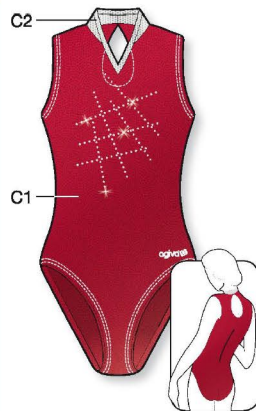

Ref. 1525 - 303-335-333

HIGH NECK

1825 C1, C2: Velours
C3: Glitter Elasthane

HIGH NECK

8750

HIGH ROUND NECK

★ Strass included in price

8603

V NECK

★ Strass included in price

1857 C1: Metallic Elasthane,
C2: Glitter Elasthane

V NECK

8748 C1: Metallic Elasthane,
C2: Glitter Print,
C3: Glitter Elasthane

Ref. 8748 - 366-268-320

LOW NECK

8717 C1: Velours
C2: Glitter Print

HIGH ROUND NECK

8776 C1: Velours, C2: Elastic Net,
C3, C4: Metallic Elasthane

1849 C1, C3, C4: Metallic Elasthane,
C2: Elastic Net

Ref. 1849 - 303-925-363-333

LOW NECK

8657 C1, C3: Metallic Elasthane
C2: Elastic Net