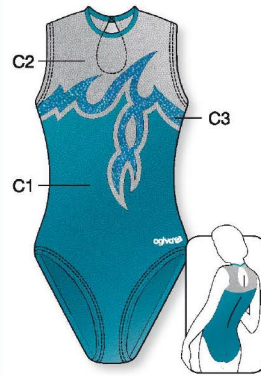

8760 C1, C2, C3: Metallic Elasthane

LOW NECK

★ Strass included in price

1526 C1, C3: Metallic Elasthane, C2: Glitter Print

HIGH ROUND NECK

★ Strass included in price

8740 C1: Velours, C2, C3: Metallic Elasthane

LOW NECK

8661 C1: Velours, C2: Metallic Elasthane, C3: Glitter Elasthane

LOW NECK

1540 C1: Metallic Elasthane, C2: Elastic Net, C3: Glitter Elasthane

HIGH ROUND NECK

★ Strass included in price

1512 C1, C3: Metallic Elasthane, C2: Glitter Print

Ref. 1512 - 331-109-335-S1

HIGH ROUND NECK

★ Strass included in price

8791 C1, C3: Metallic Elasthane, C2: Elastic Net

LOW NECK

1988 C1, C2: Metallic Elasthane, C3: Glitter Print

LOW NECK

★ Strass included in price

1816 C1, C2, C3: Metallic Elasthane

HIGH ROUND NECK

8696 C1: Glitter Print

V NECK

8687 C1: Glitter Print, C2: Metallic Elasthane

LOW NECK

★ Strass included in price

1547 C1, C2: Metallic Elasthane