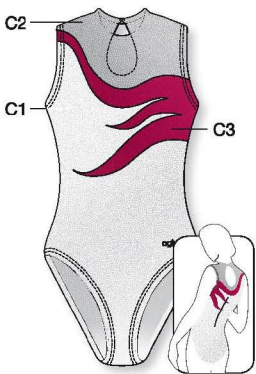

HIGH ROUND NECK

★ Strass included in price

1521 C1, C2: Metallic Elasthane

Mönsterförslag dräkter utan ärm

V NECK

★ Strass included in price

1889 C1, C2: Metallic Elasthane

HIGH ROUND NECK

★ Strass included in price

8797 C1, C2, C3: Metallic Elasthane

HIGH ROUND NECK

★ Strass included in price

8746 C1, C2: Metallic Elasthane

HIGH ROUND NECK

★ Strass included in price

8778 C1, C2, C3: Metallic Elasthane

LOW NECK

8635 C1, C2, C3: Metallic Elasthane

LOW NECK

★ Strass included in price

1905 C1, C2: Metallic Elasthane, C3: Glitter Elasthane

HIGH ROUND NECK

★ Strass included in price

1517 C1, C2, C3: Metallic Elasthane

LOW NECK

★ Strass included in price

1546 C1: Velours, C2: Printed Velours, C3: Metallic Elasthane

1550 C1, C2, C3: Metallic Elasthane

1542 C1: Velours, C2, C3: Metallic Elasthane

LOW NECK

★ Strass included in price