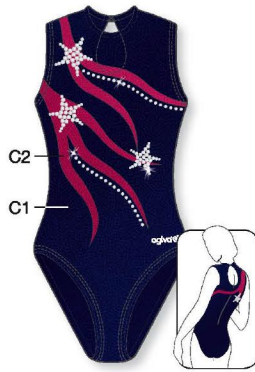

LOW NECK

8661 C1: Velours, C2: Metallic Elasthane, C3: Glitter Elasthane

LOW NECK

1540 C1: Metallic Elasthane, C2: Elastic Net, C3: Glitter Elasthane

HIGH ROUND NECK

★ Strass included in price

1512 C1, C3: Metallic Elasthane, C2: Glitter Print

Ref. 1512 - 331-109-335-S1

HIGH ROUND NECK

★ Strass included in price

8791 C1, C3: Metallic Elasthane, C2: Elastic Net

LOW NECK

1988 C1, C2: Metallic Elasthane, C3: Glitter Print

LOW NECK

★ Strass included in price

1816 C1, C2, C3: Metallic Elasthane

HIGH ROUND NECK

8696 C1: Glitter Print

V NECK

8687 C1: Glitter Print, C2: Metallic Elasthane

LOW NECK

★ Strass included in price

1547 C1, C2: Metallic Elasthane

Ref. 1547 - 122-357-R42

LOW NECK

★ Strass included in price

8796 C1, C2, C3: Metallic Elasthane

Mönsterförslag dräkter utan ärm

HIGH ROUND NECK

★ Strass included in price

1525 C1, C2, C3: Metallic Elasthane