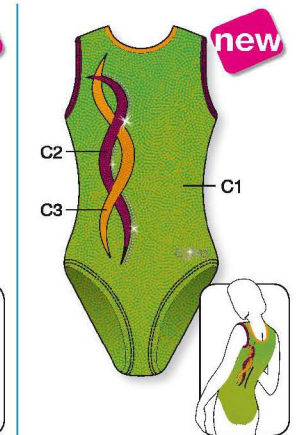

Mönsterförslag dräkter utan ärm

HIGH ROUND NECK
★ Strass included in price

1810

LOW NECK
★ Strass included in price

1844

1862

HIGH ROUND NECK
★ Strass included in price

1926

C1: Metallic Elasthane,
C2: Elastic Net

HIGH ROUND NECK
★ Strass included in price

1589

C1, C2, C3: Metallic Elasthane,
C4: Elastic Net

HIGH ROUND NECK
★ Strass included in price

1595

HIGH ROUND NECK
★ Strass included in price

8767

HIGH ROUND NECK
★ Strass included in price

1950

C1, C3: Metallic Elasthane,
C2: Elastic Net

HIGH ROUND NECK
★ Strass included in price

1593

HIGH ROUND NECK
★ Strass included in price

1887

C1, C2, C3: Metallic Elasthane

1875

C1: Velours,
C2, C3: Metallic Elasthane

LOW NECK

HIGH NECK

HIGH ROUND NECK

SCOOP NECK

★ Strass included in price