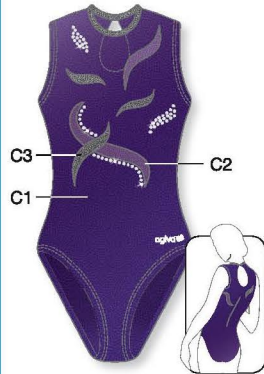

HIGH ROUND NECK

★ Strass included in price

1521 C1, C2: Metallic Elasthane

Mönsterförslag dräkter utan ärm

V NECK

★ Strass included in price

1889 C1, C2: Metallic Elasthane

HIGH ROUND NECK

★ Strass included in price

8797 C1, C2, C3: Metallic Elasthane

HIGH ROUND NECK

★ Strass included in price

8746 C1, C2: Metallic Elasthane

HIGH ROUND NECK

★ Strass included in price

8778 C1, C2, C3: Metallic Elasthane

LOW NECK

8635 C1, C2, C3: Metallic Elasthane

LOW NECK

★ Strass included in price

1905 C1, C2: Metallic Elasthane, C3: Glitter Elasthane

HIGH ROUND NECK

★ Strass included in price

1517 C1, C2, C3: Metallic Elasthane

LOW NECK

★ Strass included in price

1546 C1: Velours, C2: Printed Velours, C3: Metallic Elasthane

1550 C1, C2, C3: Metallic Elasthane

1542 C1: Velours, C2, C3: Metallic Elasthane

LOW NECK

★ Strass included in price