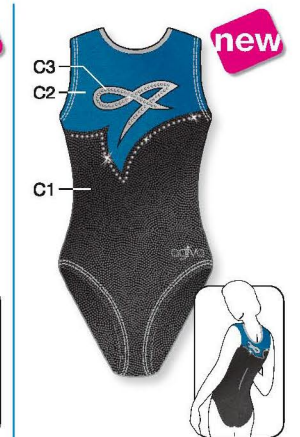

C1: Metallic Elasthane,
C2: Elastic Net

HIGH ROUND NECK
★ Strass included in price

1589

C1, C2, C3: Metallic Elasthane,
C4: Elastic Net

HIGH ROUND NECK
★ Strass included in price

1595

HIGH ROUND NECK
★ Strass included in price

8767

HIGH ROUND NECK
★ Strass included in price

1950

C1, C3: Metallic Elasthane,
C2: Elastic Net

HIGH ROUND NECK
★ Strass included in price

1593

HIGH ROUND NECK
★ Strass included in price

1887

C1, C2, C3: Metallic Elasthane

1875

C1: Velours,
C2, C3: Metallic Elasthane

LOW NECK

HIGH NECK

HIGH ROUND NECK

SCOOP NECK

★ Strass included in price

LOW NECK

8734 C1, C3: Metallic Elasthane, C2: Elastic Net

SCOOP NECK

★ Strass included in price

8604 C1: Velours, C2: Metallic Elasthane

HIGH ROUND NECK

1596 C1: Glitter Print, C2: Metallic Elasthane

SCOOP NECK