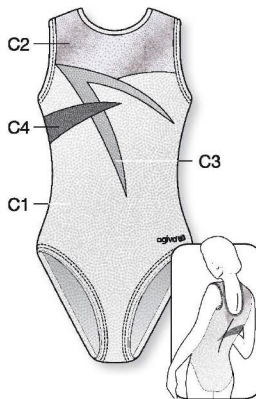

V NECK

★ Strass included in price

1857 C1: Metallic Elasthane,
C2: Glitter Elasthane

V NECK

8748 C1: Metallic Elasthane,
C2: Glitter Print,
C3: Glitter Elasthane

Ref. 8748 - 366-268-320

LOW NECK

8717 C1: Velours
C2: Glitter Print

HIGH ROUND NECK

8776 C1: Velours, C2: Elastic Net,
C3, C4: Metallic Elasthane

1849 C1, C3, C4: Metallic Elasthane,
C2: Elastic Net

Ref. 1849 - 303-925-363-333

LOW NECK

8657 C1, C3: Metallic Elasthane
C2: Elastic Net

1975 C1: Velours, C2: Elastic Net,
C3: Metallic Elasthane

LOW NECK

HIGH NECK

HIGH ROUND NECK

★ Strass included in price

HIGH ROUND NECK

8629 C1, C3: Metallic Elasthane, C2: Glitter Elasthane

HIGH ROUND NECK