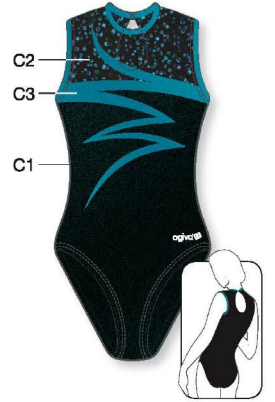

1520 C1: Velours, C2: Elastic Net, C3: Metallic Elasthane

Mönsterförslag dräkter utan ärm

LOW NECK

HIGH NECK

HIGH ROUND NECK

★ Strass included in price
Strass compris dans le prix

HIGH ROUND NECK

★ Strass included in price

8760 C1, C2, C3: Metallic Elasthane

LOW NECK

★ Strass included in price

1526 C1, C3: Metallic Elasthane, C2: Glitter Print

HIGH ROUND NECK

★ Strass included in price

8740 C1: Velours, C2, C3: Metallic Elasthane

LOW NECK

8661 C1: Velours, C2: Metallic Elasthane, C3: Glitter Elasthane

LOW NECK

1540 C1: Metallic Elasthane, C2: Elastic Net, C3: Glitter Elasthane

HIGH ROUND NECK

★ Strass included in price

1512 C1, C3: Metallic Elasthane, C2: Glitter Print