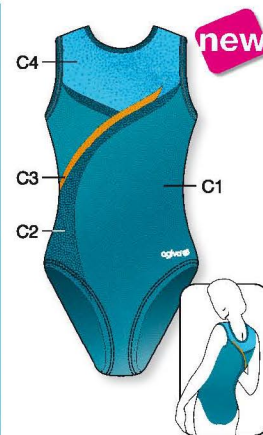

Mönsterförslag dräkter utan ärm

HIGH ROUND NECK
★ Strass included in price

1810

LOW NECK
★ Strass included in price

1844

1862

HIGH ROUND NECK
★ Strass included in price

1926

C1: Metallic Elasthane,
C2: Elastic Net

HIGH ROUND NECK
★ Strass included in price

1589

C1, C2, C3: Metallic Elasthane,
C4: Elastic Net

HIGH ROUND NECK
★ Strass included in price

1595

HIGH ROUND NECK
★ Strass included in price

8767

HIGH ROUND NECK
★ Strass included in price

1950

C1, C3: Metallic Elasthane,
C2: Elastic Net

HIGH ROUND NECK
★ Strass included in price

1593

HIGH ROUND NECK
★ Strass included in price

1887

C1, C2, C3: Metallic Elasthane

1875

C1: Velours,
C2, C3: Metallic Elasthane

LOW NECK

HIGH NECK

HIGH ROUND NECK

SCOOP NECK

★ Strass included in price