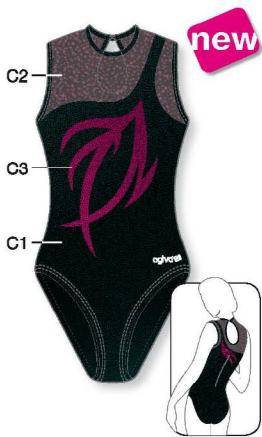

8767

HIGH ROUND NECK
★ Strass included in price

1950

C1, C3: Metallic Elasthane,
C2: Elastic Net

HIGH ROUND NECK
★ Strass included in price

1593

HIGH ROUND NECK
★ Strass included in price

1887

C1, C2, C3: Metallic Elasthane

1875

C1: Velours,
C2, C3: Metallic Elasthane

LOW NECK

HIGH NECK

HIGH ROUND NECK

SCOOP NECK

★ Strass included in price

LOW NECK

8734 C1, C3: Metallic Elasthane, C2: Elastic Net

SCOOP NECK

★ Strass included in price

8604 C1: Velours, C2: Metallic Elasthane

HIGH ROUND NECK

1596 C1: Glitter Print, C2: Metallic Elasthane

SCOOP NECK

★ Strass included in price

1897

LOW NECK

★ Strass included in price

8784 C1, C3: Metallic Elasthane, C2: Opale

HIGH ROUND NECK

1977

SCOOP NECK