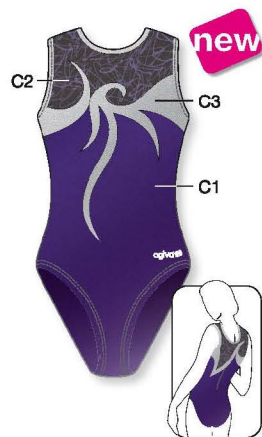

C1: Metallic Elasthane,
C2: Elastic Net

HIGH ROUND NECK
★ Strass included in price

1589

C1, C2, C3: Metallic Elasthane,
C4: Elastic Net

HIGH ROUND NECK
★ Strass included in price

1595

HIGH ROUND NECK
★ Strass included in price

8767

HIGH ROUND NECK
★ Strass included in price

1950

C1, C3: Metallic Elasthane,
C2: Elastic Net

HIGH ROUND NECK
★ Strass included in price

1593

HIGH ROUND NECK
★ Strass included in price

1887

C1, C2, C3: Metallic Elasthane

1875

C1: Velours,
C2, C3: Metallic Elasthane

LOW NECK

HIGH NECK

HIGH ROUND NECK

SCOOP NECK

★ Strass included in price

LOW NECK

8734 C1, C3: Metallic Elasthane, C2: Elastic Net

SCOOP NECK

★ Strass included in price

8604 C1: Velours, C2: Metallic Elasthane

HIGH ROUND NECK

1596 C1: Glitter Print, C2: Metallic Elasthane

SCOOP NECK