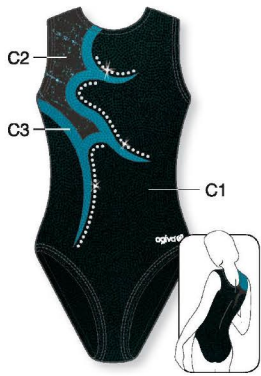

1520 C1: Velours, C2: Elastic Net, C3: Metallic Elasthane

Mönsterförslag dräkter utan ärm

LOW NECK

HIGH NECK

HIGH ROUND NECK

★ Strass included in price
Strass compris dans le prix

HIGH ROUND NECK

★ Strass included in price

8760 C1, C2, C3: Metallic Elasthane

LOW NECK

★ Strass included in price

1526 C1, C3: Metallic Elasthane, C2: Glitter Print

HIGH ROUND NECK

★ Strass included in price

8740 C1: Velours, C2, C3: Metallic Elasthane

LOW NECK

8661 C1: Velours, C2: Metallic Elasthane, C3: Glitter Elasthane

LOW NECK

1540 C1: Metallic Elasthane, C2: Elastic Net, C3: Glitter Elasthane

HIGH ROUND NECK

★ Strass included in price

1512 C1, C3: Metallic Elasthane, C2: Glitter Print