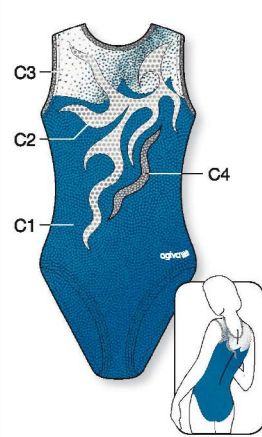

C1, C2, C3: Metallic Elasthane

1875

C1: Velours,
C2, C3: Metallic Elasthane

LOW NECK

HIGH NECK

HIGH ROUND NECK

SCOOP NECK

★ Strass included in price

LOW NECK

8734 C1, C3: Metallic Elasthane, C2: Elastic Net

SCOOP NECK

★ Strass included in price

8604 C1: Velours, C2: Metallic Elasthane

HIGH ROUND NECK

1596 C1: Glitter Print, C2: Metallic Elasthane

SCOOP NECK

★ Strass included in price

1897

LOW NECK

★ Strass included in price

8784 C1, C3: Metallic Elasthane, C2: Opale

HIGH ROUND NECK

1977

SCOOP NECK

1571 C1, C3: Metallic Elasthane, C2: Glitter Print

HIGH ROUND NECK

1853 C1, C2, C4: Metallic Elasthane, C3: Elastic Net

Ref. 1853 - 119-320-966-363

HIGH ROUND NECK

★ Strass included in price

1544 C1, C3, C4: Metallic Elasthane, C2: Elastic Net