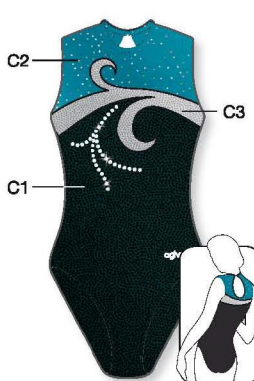

★ Strass included in price

8797 C1, C2, C3: Metallic Elasthane

HIGH ROUND NECK

★ Strass included in price

8746 C1, C2: Metallic Elasthane

HIGH ROUND NECK

★ Strass included in price

8778 C1, C2, C3: Metallic Elasthane

LOW NECK

8635 C1, C2, C3: Metallic Elasthane

LOW NECK

★ Strass included in price

1905 C1, C2: Metallic Elasthane, C3: Glitter Elasthane

HIGH ROUND NECK

★ Strass included in price

1517 C1, C2, C3: Metallic Elasthane

LOW NECK

★ Strass included in price

1546 C1: Velours, C2: Printed Velours, C3: Metallic Elasthane

1550 C1, C2, C3: Metallic Elasthane

1542 C1: Velours, C2, C3: Metallic Elasthane

LOW NECK

★ Strass included in price

8620 C1: Velours, C2: Metallic Elasthane, C3: Printed Glitter

8647 C1: Velours, C2: Elastic Net, C3: Metallic Elasthane

1579 C1: Velours, C2: Printed Glitter, C3: Metallic Elasthane

HIGH ROUND NECK

★ Strass included in price