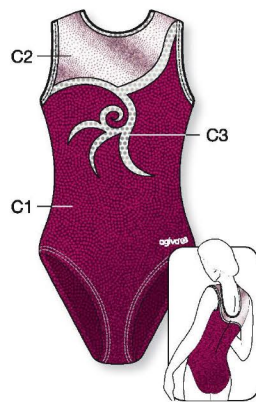

1975 C1: Velours, C2: Elastic Net,
C3: Metallic Elasthane

LOW NECK

HIGH NECK

HIGH ROUND NECK

★ Strass included in price

HIGH ROUND NECK

8629 C1, C3: Metallic Elasthane, C2: Glitter Elasthane

HIGH ROUND NECK

★ Strass included in price

8914 C1: Velours, C2, C3: Glitter Elasthane

LOW NECK

8671

LOW NECK

8682 C1: Metallic Elasthane, C2: Glitter Print, C3: Glitter Elasth

LOW NECK

★ Strass included in price

8676 C1: Velours, C2, C3: Glitter Elasthane

HIGH ROUND NECK

★ Strass included in price

1811 C1, C3, C4: Metallic Elasthane, C2: Elastic Net

Ref. 1811
331-925-357-363-S71

HIGH ROUND NECK

8693 C1: Metallic Elasthane, C2: Elastic Net, C3: Glitter Elasthane

V NECK

★ Strass included in price

8755 C1, C2, C3: Metallic Elasthane

Ref. 8755 - 331/357/333/S95

V NECK

8749 C1, C2: Metallic Elasthane

V NECK

1976 C1, C2, C3: Metallic Elasthane