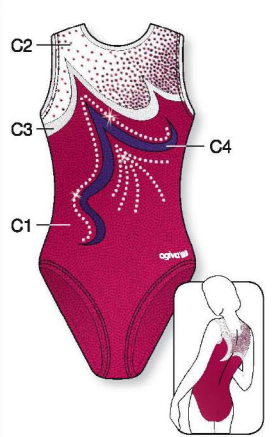

LOW NECK

8734 C1, C3: Metallic Elasthane, C2: Elastic Net

SCOOP NECK

★ Strass included in price

8604 C1: Velours, C2: Metallic Elasthane

HIGH ROUND NECK

1596 C1: Glitter Print, C2: Metallic Elasthane

SCOOP NECK

★ Strass included in price

1897

LOW NECK

★ Strass included in price

8784 C1, C3: Metallic Elasthane, C2: Opale

HIGH ROUND NECK

1977

SCOOP NECK

1571 C1, C3: Metallic Elasthane, C2: Glitter Print

HIGH ROUND NECK

1853 C1, C2, C4: Metallic Elasthane, C3: Elastic Net

Ref. 1853 - 119-320-966-363

HIGH ROUND NECK

★ Strass included in price

1544 C1, C3, C4: Metallic Elasthane, C2: Elastic Net

HIGH ROUND NECK

★ Strass included in price

1817

Ref. 1817 - 335-314-F90

HIGH ROUND NECK

★ Strass included in price

1995 C1, C2, C3: Metallic Elasthane

Ref. 1995 - 366-333-353-S75