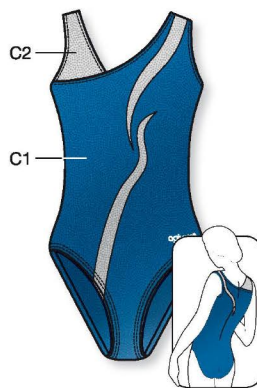

★ Strass included in price

8914 C1: Velours, C2, C3: Glitter Elasthane

LOW NECK

8671

LOW NECK

8682 C1: Metallic Elasthane, C2: Glitter Print, C3: Glitter Elasth

LOW NECK

★ Strass included in price

8676 C1: Velours, C2, C3: Glitter Elasthane

HIGH ROUND NECK

★ Strass included in price

1811 C1, C3, C4: Metallic Elasthane, C2: Elastic Net

Ref. 1811
331-925-357-363-S71

HIGH ROUND NECK

8693 C1: Metallic Elasthane, C2: Elastic Net, C3: Glitter Elasthane

V NECK

★ Strass included in price

8755 C1, C2, C3: Metallic Elasthane

Ref. 8755 - 331/357/333/S95

V NECK

8749 C1, C2: Metallic Elasthane

V NECK

1976 C1, C2, C3: Metallic Elasthane