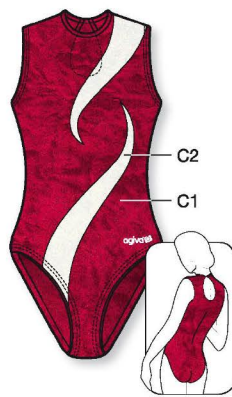

HIGH ROUND NECK

8776 C1: Velours, C2: Elastic Net,
C3, C4: Metallic Elasthane

1849 C1, C3, C4: Metallic Elasthane,
C2: Elastic Net

Ref. 1849 - 303-925-363-333

LOW NECK

8657 C1, C3: Metallic Elasthane
C2: Elastic Net

1975 C1: Velours, C2: Elastic Net,
C3: Metallic Elasthane

LOW NECK

HIGH NECK

HIGH ROUND NECK

★ Strass included in price

HIGH ROUND NECK

8629 C1, C3: Metallic Elasthane, C2: Glitter Elasthane

HIGH ROUND NECK

★ Strass included in price

8914 C1: Velours, C2, C3: Glitter Elasthane

LOW NECK

8671

LOW NECK

8682 C1: Metallic Elasthane, C2: Glitter Print, C3: Glitter Elasth

LOW NECK

★ Strass included in price