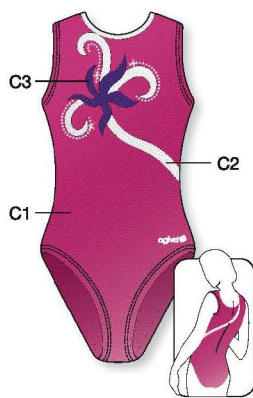

HIGH ROUND NECK

★ Strass included in price

1817

Ref. 1817 - 335-314-F90

HIGH ROUND NECK

★ Strass included in price

1995 C1, C2, C3: Metallic Elasthane

Ref. 1995 - 366-333-353-S75

HIGH ROUND NECK

★ Strass included in price

1521 C1, C2: Metallic Elasthane

Mönsterförslag dräkter utan ärm

V NECK

★ Strass included in price

1889 C1, C2: Metallic Elasthane

HIGH ROUND NECK

★ Strass included in price

8797 C1, C2, C3: Metallic Elasthane

HIGH ROUND NECK

★ Strass included in price

8746 C1, C2: Metallic Elasthane

HIGH ROUND NECK

★ Strass included in price

8778 C1, C2, C3: Metallic Elasthane

LOW NECK

8635 C1, C2, C3: Metallic Elasthane

LOW NECK

★ Strass included in price

1905 C1, C2: Metallic Elasthane, C3: Glitter Elasthane

HIGH ROUND NECK

★ Strass included in price

1517 C1, C2, C3: Metallic Elasthane