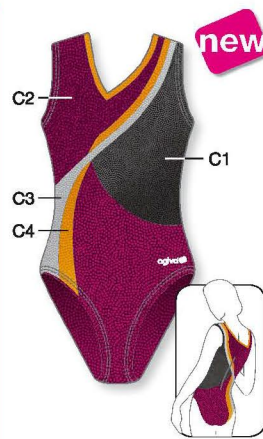

Mönsterförslag dräkter utan ärm

HIGH ROUND NECK
★ Strass included in price

1810

LOW NECK
★ Strass included in price

1844

1862

HIGH ROUND NECK
★ Strass included in price

1926

C1: Metallic Elasthane,
C2: Elastic Net

HIGH ROUND NECK
★ Strass included in price

1589

C1, C2, C3: Metallic Elasthane,
C4: Elastic Net

HIGH ROUND NECK
★ Strass included in price

1595

HIGH ROUND NECK
★ Strass included in price

8767

HIGH ROUND NECK
★ Strass included in price

1950

C1, C3: Metallic Elasthane,
C2: Elastic Net

HIGH ROUND NECK
★ Strass included in price

1593

HIGH ROUND NECK
★ Strass included in price

1887

C1, C2, C3: Metallic Elasthane

1875

C1: Velours,
C2, C3: Metallic Elasthane

LOW NECK

HIGH NECK

HIGH ROUND NECK

SCOOP NECK

★ Strass included in price