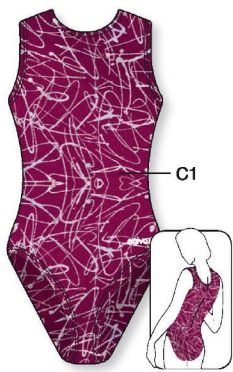

8760 C1, C2, C3: Metallic Elasthane

LOW NECK

★ Strass included in price

1526 C1, C3: Metallic Elasthane, C2: Glitter Print

HIGH ROUND NECK

★ Strass included in price

8740 C1: Velours, C2, C3: Metallic Elasthane

LOW NECK

8661 C1: Velours, C2: Metallic Elasthane, C3: Glitter Elasthane

LOW NECK

1540 C1: Metallic Elasthane, C2: Elastic Net, C3: Glitter Elasthane

HIGH ROUND NECK

★ Strass included in price

1512 C1, C3: Metallic Elasthane, C2: Glitter Print

Ref. 1512 - 331-109-335-S1

HIGH ROUND NECK

★ Strass included in price

8791 C1, C3: Metallic Elasthane, C2: Elastic Net

LOW NECK

1988 C1, C2: Metallic Elasthane, C3: Glitter Print

LOW NECK

★ Strass included in price

1816 C1, C2, C3: Metallic Elasthane

HIGH ROUND NECK

8696 C1: Glitter Print

V NECK

8687 C1: Glitter Print, C2: Metallic Elasthane

LOW NECK

★ Strass included in price

1547 C1, C2: Metallic Elasthane