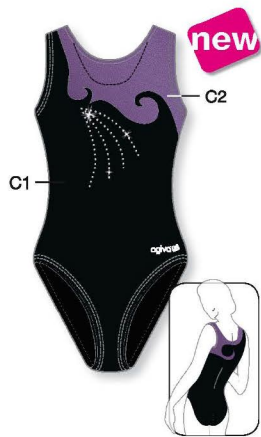

8767

HIGH ROUND NECK
★ Strass included in price

1950

C1, C3: Metallic Elasthane,
C2: Elastic Net

HIGH ROUND NECK
★ Strass included in price

1593

HIGH ROUND NECK
★ Strass included in price

1887

C1, C2, C3: Metallic Elasthane

1875

C1: Velours,
C2, C3: Metallic Elasthane

LOW NECK

HIGH NECK

HIGH ROUND NECK

SCOOP NECK

★ Strass included in price

LOW NECK

8734 C1, C3: Metallic Elasthane, C2: Elastic Net

SCOOP NECK

★ Strass included in price

8604 C1: Velours, C2: Metallic Elasthane

HIGH ROUND NECK

1596 C1: Glitter Print, C2: Metallic Elasthane

SCOOP NECK

★ Strass included in price

1897

LOW NECK

★ Strass included in price

8784 C1, C3: Metallic Elasthane, C2: Opale

HIGH ROUND NECK

1977

SCOOP NECK