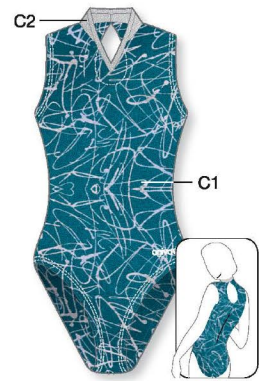

LOW NECK

8661 C1: Velours, C2: Metallic Elasthane, C3: Glitter Elasthane

LOW NECK

1540 C1: Metallic Elasthane, C2: Elastic Net, C3: Glitter Elasthane

HIGH ROUND NECK

★ Strass included in price

1512 C1, C3: Metallic Elasthane, C2: Glitter Print

Ref. 1512 - 331-109-335-S1

HIGH ROUND NECK

★ Strass included in price

8791 C1, C3: Metallic Elasthane, C2: Elastic Net

LOW NECK

1988 C1, C2: Metallic Elasthane, C3: Glitter Print

LOW NECK

★ Strass included in price

1816 C1, C2, C3: Metallic Elasthane

HIGH ROUND NECK

8696 C1: Glitter Print

V NECK

8687 C1: Glitter Print, C2: Metallic Elasthane

LOW NECK

★ Strass included in price

1547 C1, C2: Metallic Elasthane