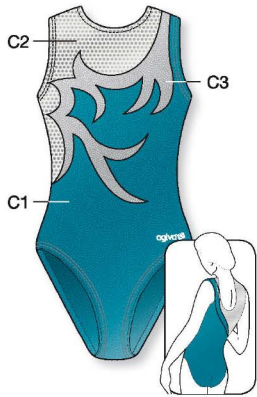

HIGH ROUND NECK

8776 C1: Velours, C2: Elastic Net,
C3, C4: Metallic Elasthane

1849 C1, C3, C4: Metallic Elasthane,
C2: Elastic Net

Ref. 1849 - 303-925-363-333

LOW NECK

8657 C1, C3: Metallic Elasthane
C2: Elastic Net

1975 C1: Velours, C2: Elastic Net,
C3: Metallic Elasthane

LOW NECK

HIGH NECK

HIGH ROUND NECK

★ Strass included in price

HIGH ROUND NECK

8629 C1, C3: Metallic Elasthane, C2: Glitter Elasthane

HIGH ROUND NECK

★ Strass included in price

8914 C1: Velours, C2, C3: Glitter Elasthane

LOW NECK

8671

LOW NECK

8682 C1: Metallic Elasthane, C2: Glitter Print, C3: Glitter Elasth

LOW NECK

★ Strass included in price