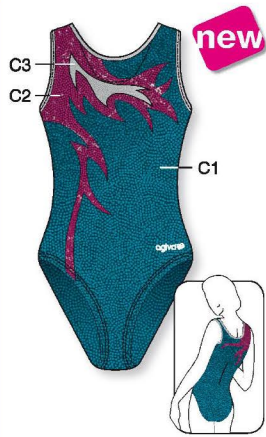

C1, C2, C3: Metallic Elasthane

1875

C1: Velours,
C2, C3: Metallic Elasthane

LOW NECK

HIGH NECK

HIGH ROUND NECK

SCOOP NECK

★ Strass included in price

LOW NECK

8734 C1, C3: Metallic Elasthane, C2: Elastic Net

SCOOP NECK

★ Strass included in price

8604 C1: Velours, C2: Metallic Elasthane

HIGH ROUND NECK

1596 C1: Glitter Print, C2: Metallic Elasthane

SCOOP NECK

★ Strass included in price

1897

LOW NECK

★ Strass included in price

8784 C1, C3: Metallic Elasthane, C2: Opale

HIGH ROUND NECK

1977

SCOOP NECK

1571 C1, C3: Metallic Elasthane, C2: Glitter Print

HIGH ROUND NECK

1853 C1, C2, C4: Metallic Elasthane, C3: Elastic Net

Ref. 1853 - 119-320-966-363

HIGH ROUND NECK

★ Strass included in price

1544 C1, C3, C4: Metallic Elasthane, C2: Elastic Net