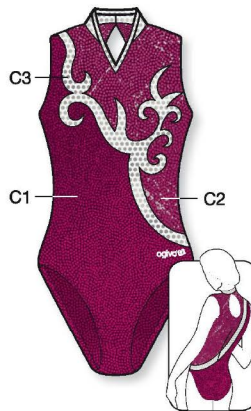

Ref. 1547 - 122-357-R42

LOW NECK

★ Strass included in price

8796 C1, C2, C3: Metallic Elasthane

Mönsterförslag dräkter utan ärm

HIGH ROUND NECK

★ Strass included in price

1525 C1, C2, C3: Metallic Elasthane

Ref. 1525 - 303-335-333

HIGH NECK

1825 C1, C2: Velours
C3: Glitter Elasthane

HIGH NECK

8750

HIGH ROUND NECK

★ Strass included in price

8603

V NECK

★ Strass included in price

1857 C1: Metallic Elasthane,
C2: Glitter Elasthane

V NECK

8748 C1: Metallic Elasthane,
C2: Glitter Print,
C3: Glitter Elasthane

Ref. 8748 - 366-268-320

LOW NECK

8717 C1: Velours
C2: Glitter Print

HIGH ROUND NECK

8776 C1: Velours, C2: Elastic Net,
C3, C4: Metallic Elasthane

1849 C1, C3, C4: Metallic Elasthane,
C2: Elastic Net

Ref. 1849 - 303-925-363-333

LOW NECK

8657 C1, C3: Metallic Elasthane
C2: Elastic Net