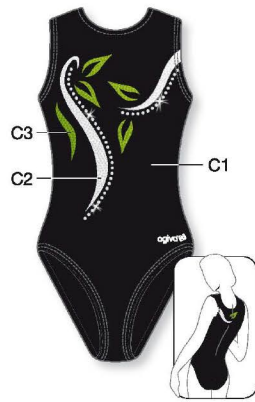

8620 C1: Velours, C2: Metallic Elasthane, C3: Printed Glitter

8647 C1: Velours, C2: Elastic Net, C3: Metallic Elasthane

1579 C1: Velours, C2: Printed Glitter, C3: Metallic Elasthane

HIGH ROUND NECK

★ Strass included in price

1520 C1: Velours, C2: Elastic Net, C3: Metallic Elasthane

Mönsterförslag dräkter utan ärm

LOW NECK

HIGH NECK

HIGH ROUND NECK

★ Strass included in price
Strass compris dans le prix

HIGH ROUND NECK

★ Strass included in price

8760 C1, C2, C3: Metallic Elasthane

LOW NECK

★ Strass included in price

1526 C1, C3: Metallic Elasthane, C2: Glitter Print

HIGH ROUND NECK

★ Strass included in price

8740 C1: Velours, C2, C3: Metallic Elasthane

LOW NECK

8661 C1: Velours, C2: Metallic Elasthane, C3: Glitter Elasthane

LOW NECK

1540 C1: Metallic Elasthane, C2: Elastic Net, C3: Glitter Elasthane

HIGH ROUND NECK

★ Strass included in price

1512 C1, C3: Metallic Elasthane, C2: Glitter Print