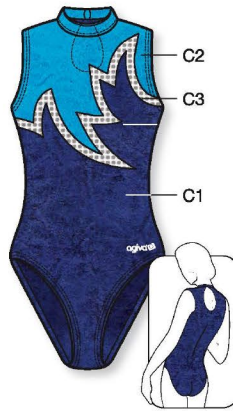

1816 C1, C2, C3: Metallic Elasthane

HIGH ROUND NECK

8696 C1: Glitter Print

V NECK

8687 C1: Glitter Print, C2: Metallic Elasthane

LOW NECK

★ Strass included in price

1547 C1, C2: Metallic Elasthane

Ref. 1547 - 122-357-R42

LOW NECK

★ Strass included in price

8796 C1, C2, C3: Metallic Elasthane

Mönsterförslag dräkter utan ärm

HIGH ROUND NECK

★ Strass included in price

1525 C1, C2, C3: Metallic Elasthane

Ref. 1525 - 303-335-333

HIGH NECK

1825 C1, C2: Velours
C3: Glitter Elasthane

HIGH NECK

8750

HIGH ROUND NECK

★ Strass included in price

8603