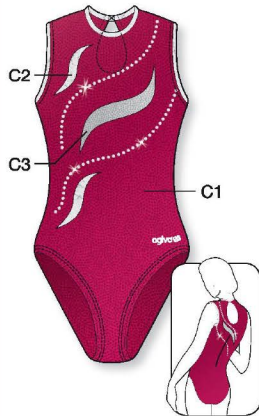

8620 C1: Velours, C2: Metallic Elasthane, C3: Printed Glitter

8647 C1: Velours, C2: Elastic Net, C3: Metallic Elasthane

1579 C1: Velours, C2: Printed Glitter, C3: Metallic Elasthane

HIGH ROUND NECK

★ Strass included in price

1520 C1: Velours, C2: Elastic Net, C3: Metallic Elasthane

Mönsterförslag dräkter utan ärm

LOW NECK

HIGH NECK

HIGH ROUND NECK

★ Strass included in price
Strass compris dans le prix

HIGH ROUND NECK

★ Strass included in price

8760 C1, C2, C3: Metallic Elasthane

LOW NECK

★ Strass included in price

1526 C1, C3: Metallic Elasthane, C2: Glitter Print

HIGH ROUND NECK

★ Strass included in price

8740 C1: Velours, C2, C3: Metallic Elasthane

LOW NECK

8661 C1: Velours, C2: Metallic Elasthane, C3: Glitter Elasthane

LOW NECK

1540 C1: Metallic Elasthane, C2: Elastic Net, C3: Glitter Elasthane

HIGH ROUND NECK

★ Strass included in price

1512 C1, C3: Metallic Elasthane, C2: Glitter Print