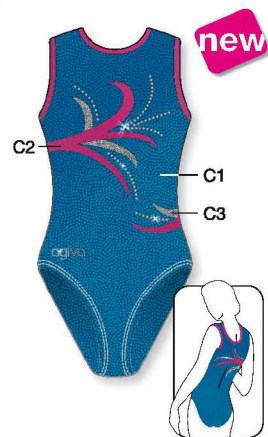

C1: Metallic Elasthane,
C2: Elastic Net

HIGH ROUND NECK
★ Strass included in price

1589

C1, C2, C3: Metallic Elasthane,
C4: Elastic Net

HIGH ROUND NECK
★ Strass included in price

1595

HIGH ROUND NECK
★ Strass included in price

8767

HIGH ROUND NECK
★ Strass included in price

1950

C1, C3: Metallic Elasthane,
C2: Elastic Net

HIGH ROUND NECK
★ Strass included in price

1593

HIGH ROUND NECK
★ Strass included in price

1887

C1, C2, C3: Metallic Elasthane

1875

C1: Velours,
C2, C3: Metallic Elasthane

LOW NECK

HIGH NECK

HIGH ROUND NECK

SCOOP NECK

★ Strass included in price

LOW NECK

8734 C1, C3: Metallic Elasthane, C2: Elastic Net

SCOOP NECK

★ Strass included in price

8604 C1: Velours, C2: Metallic Elasthane

HIGH ROUND NECK

1596 C1: Glitter Print, C2: Metallic Elasthane

SCOOP NECK