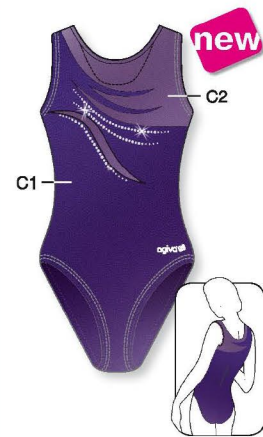

C1, C2, C3: Metallic Elasthane

1875

C1: Velours,
C2, C3: Metallic Elasthane

LOW NECK

HIGH NECK

HIGH ROUND NECK

SCOOP NECK

★ Strass included in price

LOW NECK

8734 C1, C3: Metallic Elasthane, C2: Elastic Net

SCOOP NECK

★ Strass included in price

8604 C1: Velours, C2: Metallic Elasthane

HIGH ROUND NECK

1596 C1: Glitter Print, C2: Metallic Elasthane

SCOOP NECK

★ Strass included in price

1897

LOW NECK

★ Strass included in price

8784 C1, C3: Metallic Elasthane, C2: Opale

HIGH ROUND NECK

1977

SCOOP NECK

1571 C1, C3: Metallic Elasthane, C2: Glitter Print

HIGH ROUND NECK

1853 C1, C2, C4: Metallic Elasthane, C3: Elastic Net

Ref. 1853 - 119-320-966-363

HIGH ROUND NECK

★ Strass included in price

1544 C1, C3, C4: Metallic Elasthane, C2: Elastic Net