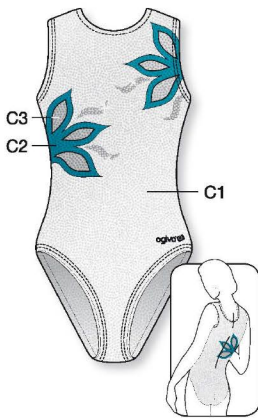

1816 C1, C2, C3: Metallic Elasthane

HIGH ROUND NECK

8696 C1: Glitter Print

V NECK

8687 C1: Glitter Print, C2: Metallic Elasthane

LOW NECK

★ Strass included in price

1547 C1, C2: Metallic Elasthane

Ref. 1547 - 122-357-R42

LOW NECK

★ Strass included in price

8796 C1, C2, C3: Metallic Elasthane

Mönsterförslag dräkter utan ärm

HIGH ROUND NECK

★ Strass included in price

1525 C1, C2, C3: Metallic Elasthane

Ref. 1525 - 303-335-333

HIGH NECK

1825 C1, C2: Velours
C3: Glitter Elasthane

HIGH NECK

8750

HIGH ROUND NECK

★ Strass included in price

8603