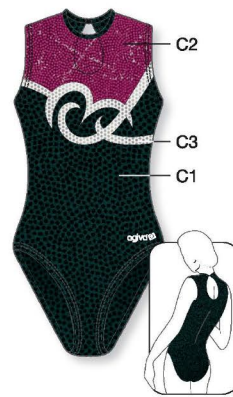

V NECK

★ Strass included in price

1857 C1: Metallic Elasthane,
C2: Glitter Elasthane

V NECK

8748 C1: Metallic Elasthane,
C2: Glitter Print,
C3: Glitter Elasthane

Ref. 8748 - 366-268-320

LOW NECK

8717 C1: Velours
C2: Glitter Print

HIGH ROUND NECK

8776 C1: Velours, C2: Elastic Net,
C3, C4: Metallic Elasthane

1849 C1, C3, C4: Metallic Elasthane,
C2: Elastic Net

Ref. 1849 - 303-925-363-333

LOW NECK

8657 C1, C3: Metallic Elasthane
C2: Elastic Net

1975 C1: Velours, C2: Elastic Net,
C3: Metallic Elasthane

LOW NECK

HIGH NECK

HIGH ROUND NECK

★ Strass included in price

HIGH ROUND NECK

8629 C1, C3: Metallic Elasthane, C2: Glitter Elasthane

HIGH ROUND NECK

★ Strass included in price

8914 C1: Velours, C2, C3: Glitter Elasthane

LOW NECK

8671

LOW NECK

8682 C1: Metallic Elasthane, C2: Glitter Print, C3: Glitter Elasth

LOW NECK

★ Strass included in price