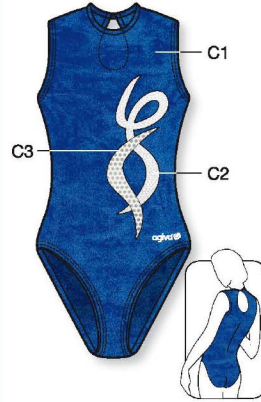

1520 C1: Velours, C2: Elastic Net, C3: Metallic Elasthane

Mönsterförslag dräkter utan ärm

LOW NECK

HIGH NECK

HIGH ROUND NECK

★ Strass included in price
Strass compris dans le prix

HIGH ROUND NECK

★ Strass included in price

8760 C1, C2, C3: Metallic Elasthane

LOW NECK

★ Strass included in price

1526 C1, C3: Metallic Elasthane, C2: Glitter Print

HIGH ROUND NECK

★ Strass included in price

8740 C1: Velours, C2, C3: Metallic Elasthane

LOW NECK

8661 C1: Velours, C2: Metallic Elasthane, C3: Glitter Elasthane

LOW NECK

1540 C1: Metallic Elasthane, C2: Elastic Net, C3: Glitter Elasthane

HIGH ROUND NECK

★ Strass included in price

1512 C1, C3: Metallic Elasthane, C2: Glitter Print